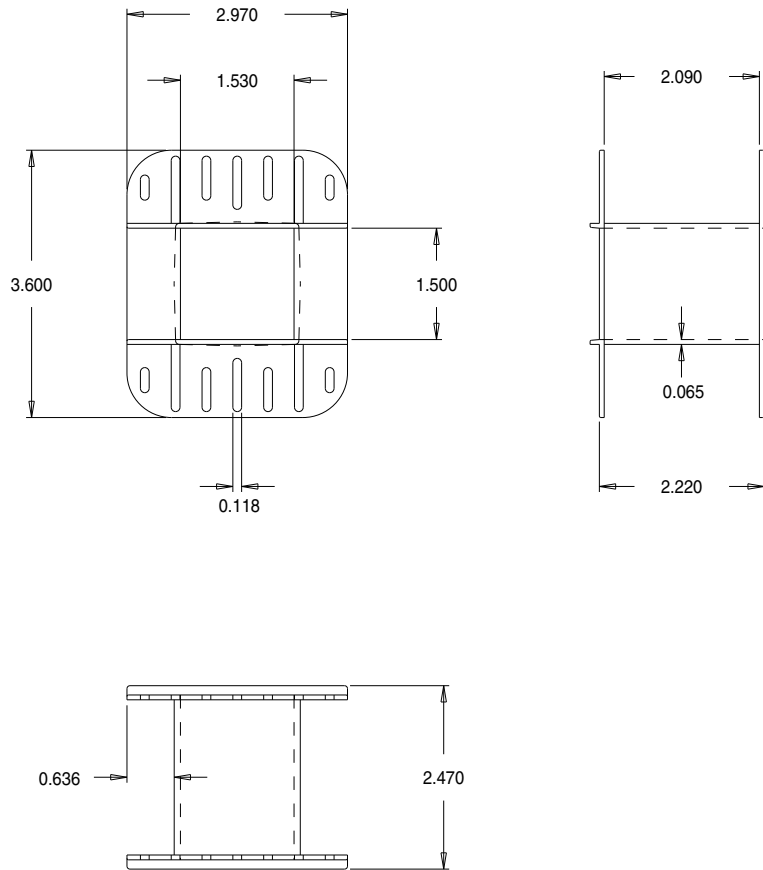

Part No. L00900

120 x 1 1/2 Single Section 'L' Range Bobbin

Dimensions in inches.

Issue 1